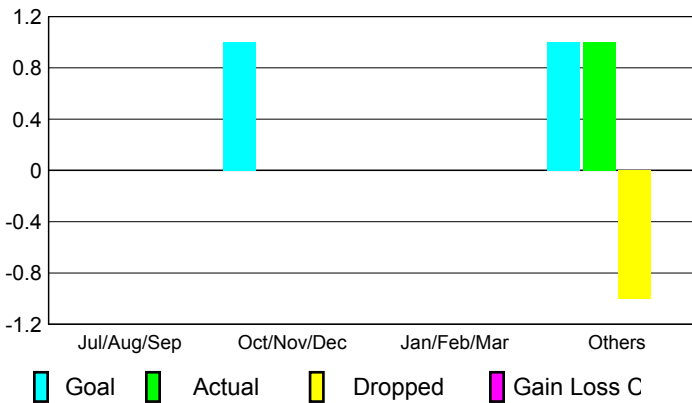

2008-2009 GMT Quarterly Report for District (or Undistricted) District 103 C

GMT: JACQUES 'JACK' VERBEKE

Location: FRANCE

GMT CA: 4

CLUBS

Club Results 2008-2009

Clubs 2007-2008

Month	New Club Goal	Actual New Clubs	Actual Dropped Clubs	Gain/Loss of Clubs	Gain/Loss of Clubs
Jul/Aug/Sep	0	0	0	0	0
Oct/Nov/Dec	1	0	0	0	0
Jan/Feb/Mar	0	0	0	0	0
Apr/May/June	1	1	-1	0	0
Totals	2	1	-1	0	0

Club Results 2008-2009

Goal, New, Dropped, Gain/Loss

Comparison of Club Gain/Loss

Current Year Compared to the Previous Year