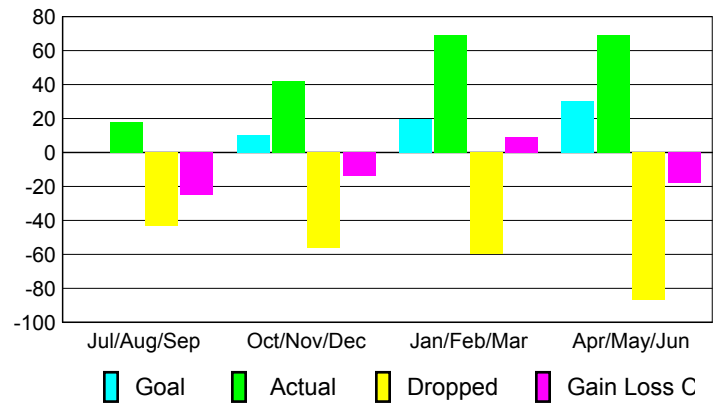

Membership Results 2008-2009

Goal, New, Dropped, Gain/Loss

Comparison of Membership Gain/Loss

Current Year Compared to the Previous Year